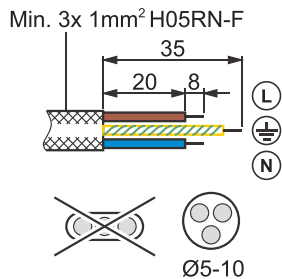

2

Make sure the main supply is OFF!
Open the front cover by loosen up the clips.
Wire the LED fixture to the main cable.
Mind the polarity of the wires!