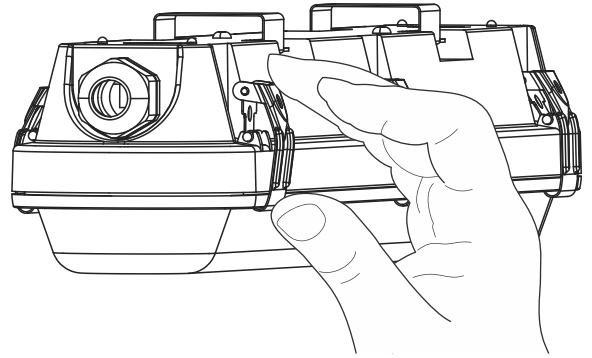

1

Install the mounting brackets on the ceiling.
In case the installation has to be on lower height the brackets can be attached to chains hung from the ceiling.
 Fix the LED fixture to the mounting brackets.

2

Make sure the main supply is OFF!
 Open the front cover by loosen up the clips.
 Wire the LED fixture to the main cable.
 Mind the polarity of the wires!

3

Select the color temperature: 3000K-4000K-5700K and select the power level.
Switches are on the driver.

4

Fix the front part to the base of the LED fixture.
Secure the clips.

5

Turn ON the mains.
Test the lamp.

LIGHTEX
Light. Create. Impress.