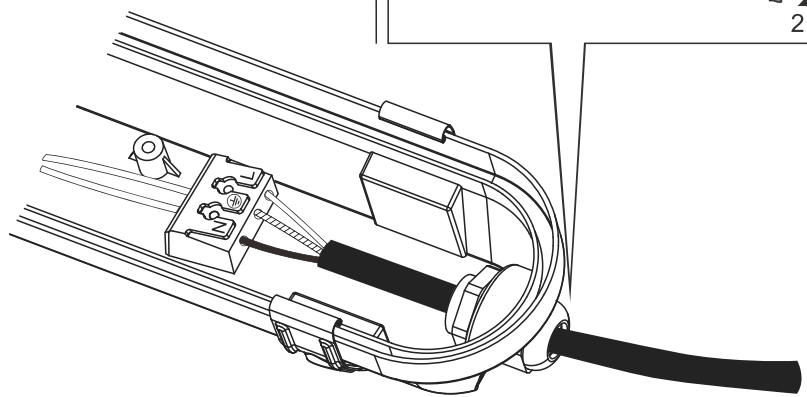

2

Make sure the main supply is OFF!
Open the front cover by loosen up the clips.
Wire the LED fixture to the main cable.
Mind the polarity of the wires!