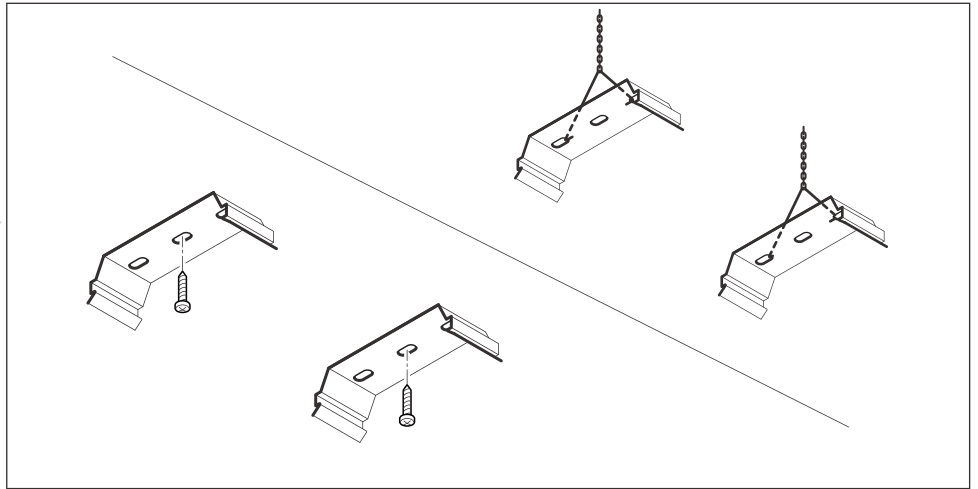

1

Install the mounting brackets on the ceiling.
In case the installation has to be on lower height the brackets can be attached to chains hung from the ceiling.
Fix the LED fixture to the mounting brackets.