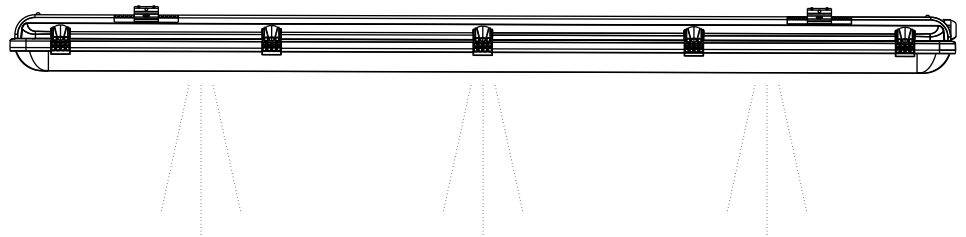

5

Turn ON the mains.
Test the lamp.