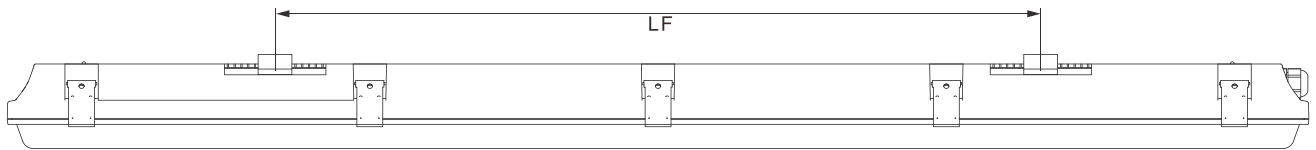

1

Install the mounting brackets on the ceiling.
In case the installation has to be on lower height the brackets can be attached to chains hung from the ceiling.
Fix the LED fixture to the mounting brackets.