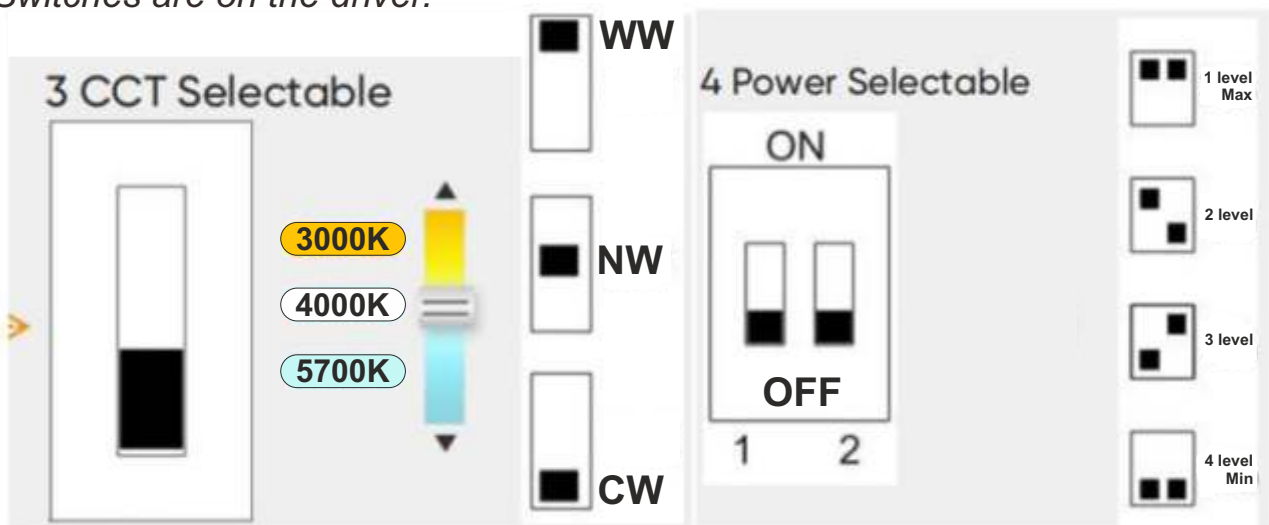

1

Install the mounting brackets on the ceiling.
In case the installation has to be on lower height the brackets can be attached to chains hung from the ceiling.
 Fix the LED fixture to the mounting brackets.

2

Make sure the main supply is OFF!
 Open the front cover by loosen up the clips.
 Wire the LED fixture to the main cable.
 Mind the polarity of the wires!

3

Select the color temperature: 3000K-4000K-5700K and select the power level.
Switches are on the driver.