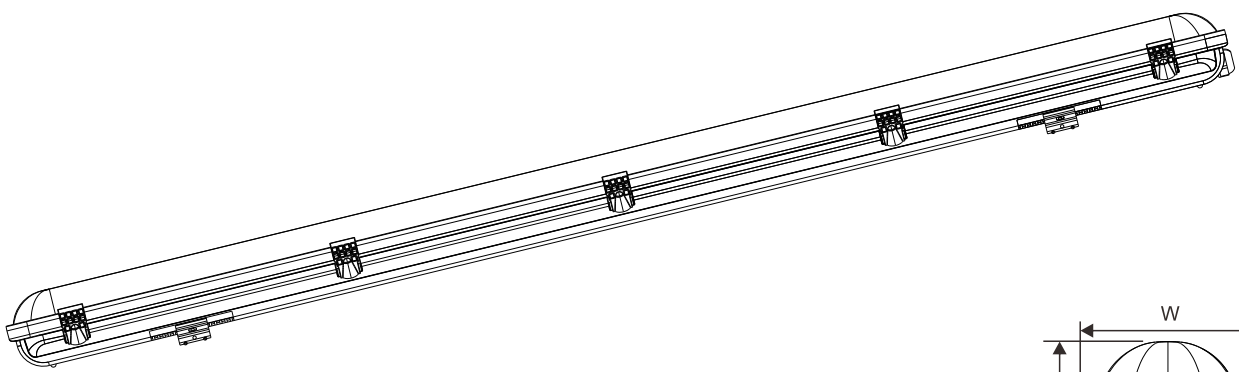

IGOR Installation and mounting guide

LIGHTEX
Light. Create. Impress.

	Correct Disposal of this product
	<p>This marking indicates that this product should not be disposed with other household wastes throughout the EU. To prevent possible harm to the environment or human health from uncontrolled waste disposal, recycle it responsibly to promote the sustainable reuse of material resources. To return your used device, please use the return and collection systems or contact the retailer where the product was purchased. They can take this product for environmental safe recycling.</p>

1

Install the mounting brackets on the ceiling.
In case the installation has to be on lower height the brackets can be attached to chains hung from the ceiling.
 Fix the LED fixture to the mounting brackets.