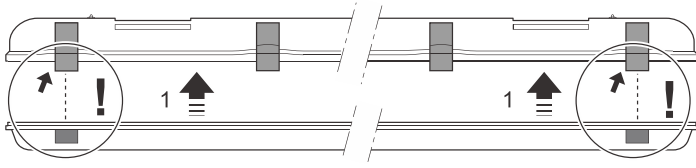

1

Install the mounting brackets on the ceiling.
In case the installation has to be on lower height the brackets can be attached to chains hung from the ceiling.
 Fix the LED fixture to the mounting brackets.

2

Make sure the main supply is OFF!
 Open the front cover by loosen up the clips.
 Wire the LED fixture to the main cable.
 Mind the polarity of the wires!

3

Select the color temperature: 3000K-4000K-5700K and select the power level.
Switches are on the driver.

4

Fix the front part to the base of the LED fixture.
Secure the clips.

5

Turn ON the mains.
Test the lamp.

LIGHTEX
Light. Create. Impress.