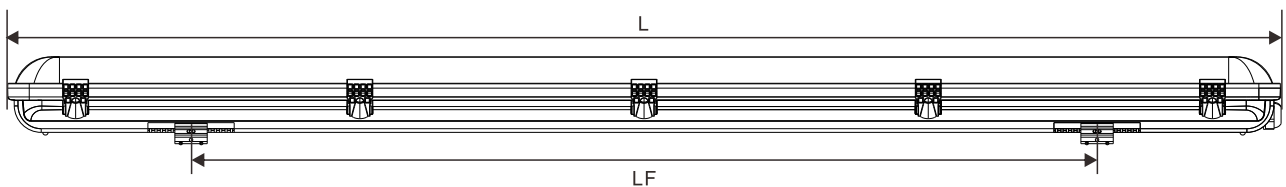

IGOR Installation and mounting guide

LIGHTEX
Light. Create. Impress.

	Correct Disposal of this product
	This marking indicates that this product should not be disposed with other household wastes throughout the EU. To prevent possible harm to the environment or human health from uncontrolled waste disposal, recycle it responsibly to promote the sustainable reuse of material resources. To return your used device, please use the return and collection systems or contact the retailer where the product was purchased. They can take this product for environmental safe recycling.

The light source contained in this luminaire shall only be replaced by the manufacturer or his service agent or a similar qualified person.

The luminaire shall be installed by a qualified electrician and wired in accordance with the latest IEE electrical regulations or the national requirements.

Product code	Pmax (W)	Voltage Frequency	CCT	CRI	Luminous flux(lm)	LED Light Source Specification	L (mm)	W (mm)	H (mm)	LF (mm)
232AL0030482	40W	220-240V 50/60Hz	3000/4000/ 5700K	≥80	6400LM	SMD2835	1180	85	71	840
232AL0030487	60W	220-240V 50/60Hz	3000/4000/ 5700K	≥80	9600LM	SMD2835	1480	85	71	1000