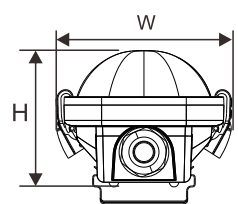

Product code	Pmax (W)	Voltage Frequency	CCT	CRI	Luminous flux(lm)	LED Light Source Specification	L (mm)	W (mm)	H (mm)	LF (mm)
232AL0030482	40W	220-240V 50/60Hz	3000/4000/ 5700K	≥80	6400LM	SMD2835	1180	85	71	840
232AL0030487	60W	220-240V 50/60Hz	3000/4000/ 5700K	≥80	9600LM	SMD2835	1480	85	71	1000